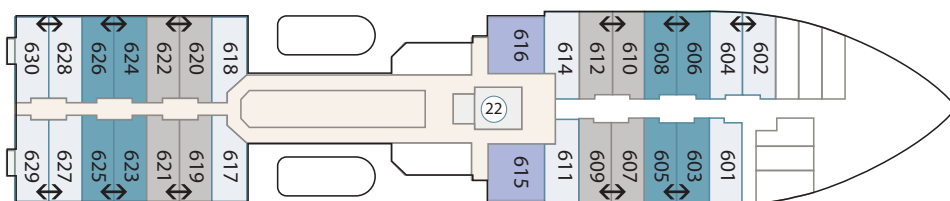

The Greg Mortimer Deck Plan

Deck 8

Deck 7

Deck 6

Deck 5

Deck 4

Deck 3

Cabin Category

- Aurora Stateroom Triple
- Aurora Stateroom Twin
- Balcony Stateroom - C
- Balcony Stateroom - B
- Balcony Stateroom - A
- Balcony Stateroom Superior (formerly Balcony Suite)
- Junior Suite
- Captain's Suite

Ship Features

- ① Change room / mudroom
- ② Zodiac-loading platforms
- ③ Activity launching platform
- ④ Lecture theatre & lounge
- ⑤ Assembly station
- ⑥ Reception
- ⑦ Ship shop
- ⑧ Dining room
- ⑨ Optional private dining room[#]
- ⑩ Library
- ⑪ Gym
- ⑫ Wellness centre / sauna
- ⑬ Sun deck
- ⑭ Observation lounge
- ⑮ Top deck
- ⑯ Bars
- ⑰ Viewing platforms
- ⑱ Hydraulic viewing platforms
- ⑲ Observation decks
- ⑳ Jacuzzis / plunge pools
- ㉑ Medical clinic
- ㉒ Elevator
- ㉓ Bridge
- ㉔ Main Entrance