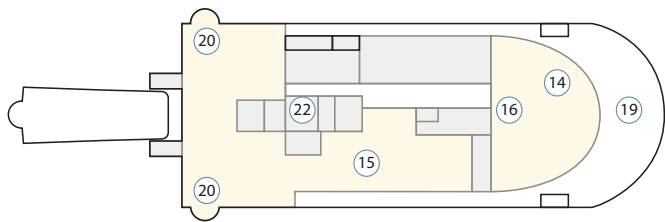

The Greg Mortimer Deck Plan

Deck 8

Deck 7

Deck 6

Deck 5

Deck 4

Deck 3

Cabin Category

- Aurora Stateroom Triple
- Aurora Stateroom Twin
- Balcony Stateroom - C
- Balcony Stateroom - B
- Balcony Stateroom - A
- Balcony Stateroom Superior (formerly Balcony Suite)
- Junior Suite
- Captain's Suite

Ship Features

- ① Change room / mudroom
- ② Zodiac-loading platforms
- ③ Activity launching platform
- ④ Lecture theatre & lounge
- ⑤ Assembly station
- ⑥ Reception
- ⑦ Ship shop
- ⑧ Dining room
- ⑨ Optional private dining room[#]
- ⑩ Library
- ⑪ Gym
- ⑫ Wellness centre / sauna
- ⑬ Sun deck
- ⑭ Observation lounge
- ⑮ Top deck
- ⑯ Bars
- ⑰ Viewing platforms
- ⑱ Hydraulic viewing platforms
- ⑲ Observation decks
- ⑳ Jacuzzis / plunge pools
- ㉑ Medical clinic
- ㉒ Elevator
- ㉓ Bridge
- ㉔ Main Entrance