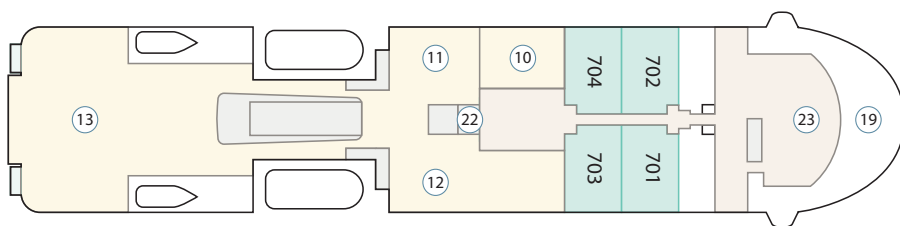

The Greg Mortimer Deck Plan

Deck 8

Deck 7

Deck 6

Deck 5

Deck 4

Deck 3

Cabin Category

- Aurora Stateroom Triple
- Aurora Stateroom Twin
- Balcony Stateroom - C
- Balcony Stateroom - B
- Balcony Stateroom - A
- Balcony Stateroom Superior (formerly Balcony Suite)
- Junior Suite
- Captain's Suite

Ship Features

- ① Change room / mudroom
- ② Zodiac-loading platforms
- ③ Activity launching platform
- ④ Lecture theatre & lounge
- ⑤ Assembly station
- ⑥ Reception
- ⑦ Ship shop
- ⑧ Dining room
- ⑨ Optional private dining room[#]
- ⑩ Library
- ⑪ Gym
- ⑫ Wellness centre / sauna
- ⑬ Sun deck
- ⑭ Observation lounge
- ⑮ Top deck
- ⑯ Bars
- ⑰ Viewing platforms
- ⑱ Hydraulic viewing platforms
- ⑲ Observation decks
- ⑳ Jacuzzis / plunge pools
- ㉑ Medical clinic
- ㉒ Elevator
- ㉓ Bridge
- ㉔ Main Entrance