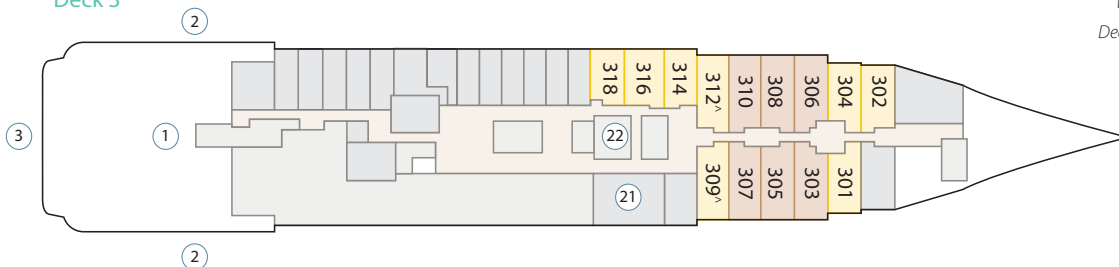

The Greg Mortimer Deck Plan

Deck 8

Deck 7

Deck 6

Deck 5

Deck 4

Deck 3

Cabin Category

- Aurora Stateroom Triple
- Aurora Stateroom Twin
- Balcony Stateroom - C
- Balcony Stateroom - B
- Balcony Stateroom - A
- Balcony Stateroom Superior (formerly Balcony Suite)
- Junior Suite
- Captain's Suite

Ship Features

- ① Change room / mudroom
- ② Zodiac-loading platforms
- ③ Activity launching platform
- ④ Lecture theatre & lounge
- ⑤ Assembly station
- ⑥ Reception
- ⑦ Ship shop
- ⑧ Dining room
- ⑨ Optional private dining room[#]
- ⑩ Library
- ⑪ Gym
- ⑫ Wellness centre / sauna
- ⑬ Sun deck
- ⑭ Observation lounge
- ⑮ Top deck
- ⑯ Bars
- ⑰ Viewing platforms
- ⑱ Hydraulic viewing platforms
- ⑲ Observation decks
- ⑳ Jacuzzis / plunge pools
- ㉑ Medical clinic
- ㉒ Elevator
- ㉓ Bridge
- ㉔ Main Entrance

↔ Connecting staterooms and suites

^ Expedition Team cabins on selected voyages

Open at the discretion of the Hotel Manager on selected voyages

Deck plan is subject to change.