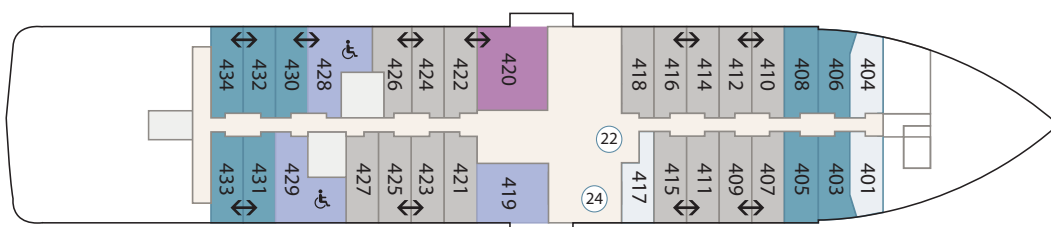

The Greg Mortimer Deck Plan

Deck 8

Deck 7

Deck 6

Deck 5

Deck 4

Deck 3

Cabin Category

- Aurora Stateroom Triple
- Aurora Stateroom Twin
- Balcony Stateroom - C
- Balcony Stateroom - B
- Balcony Stateroom - A
- Balcony Stateroom Superior (formerly Balcony Suite)
- Junior Suite
- Captain's Suite

Ship Features

- ① Change room / mudroom
- ② Zodiac-loading platforms
- ③ Activity launching platform
- ④ Lecture theatre & lounge
- ⑤ Assembly station
- ⑥ Reception
- ⑦ Ship shop
- ⑧ Dining room
- ⑨ Optional private dining room[#]
- ⑩ Library
- ⑪ Gym
- ⑫ Wellness centre / sauna
- ⑬ Sun deck
- ⑭ Observation lounge
- ⑮ Top deck
- ⑯ Bars
- ⑰ Viewing platforms
- ⑱ Hydraulic viewing platforms
- ⑲ Observation decks
- ⑳ Jacuzzis / plunge pools
- ㉑ Medical clinic
- ㉒ Elevator
- ㉓ Bridge
- ㉔ Main Entrance