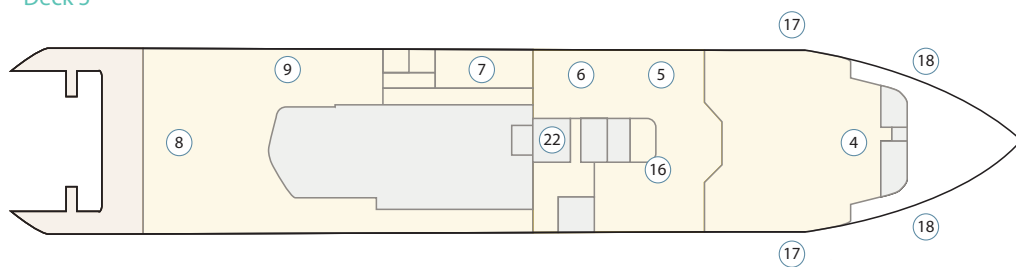

The Greg Mortimer Deck Plan

Deck 8

Deck 7

Deck 6

Deck 5

Deck 4

Deck 3

Cabin Category

- Aurora Stateroom Triple
- Aurora Stateroom Twin
- Balcony Stateroom - C
- Balcony Stateroom - B
- Balcony Stateroom - A
- Balcony Stateroom Superior (formerly Balcony Suite)
- Junior Suite
- Captain's Suite

Ship Features

- ① Change room / mudroom
- ② Zodiac-loading platforms
- ③ Activity launching platform
- ④ Lecture theatre & lounge
- ⑤ Assembly station
- ⑥ Reception
- ⑦ Ship shop
- ⑧ Dining room
- ⑨ Optional private dining room[#]
- ⑩ Library
- ⑪ Gym
- ⑫ Wellness centre / sauna
- ⑬ Sun deck
- ⑭ Observation lounge
- ⑮ Top deck
- ⑯ Bars
- ⑰ Viewing platforms
- ⑱ Hydraulic viewing platforms
- ⑲ Observation decks
- ⑳ Jacuzzis / plunge pools
- ㉑ Medical clinic
- ㉒ Elevator
- ㉓ Bridge
- ㉔ Main Entrance